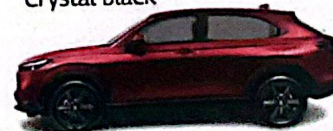

Coffee cherry red